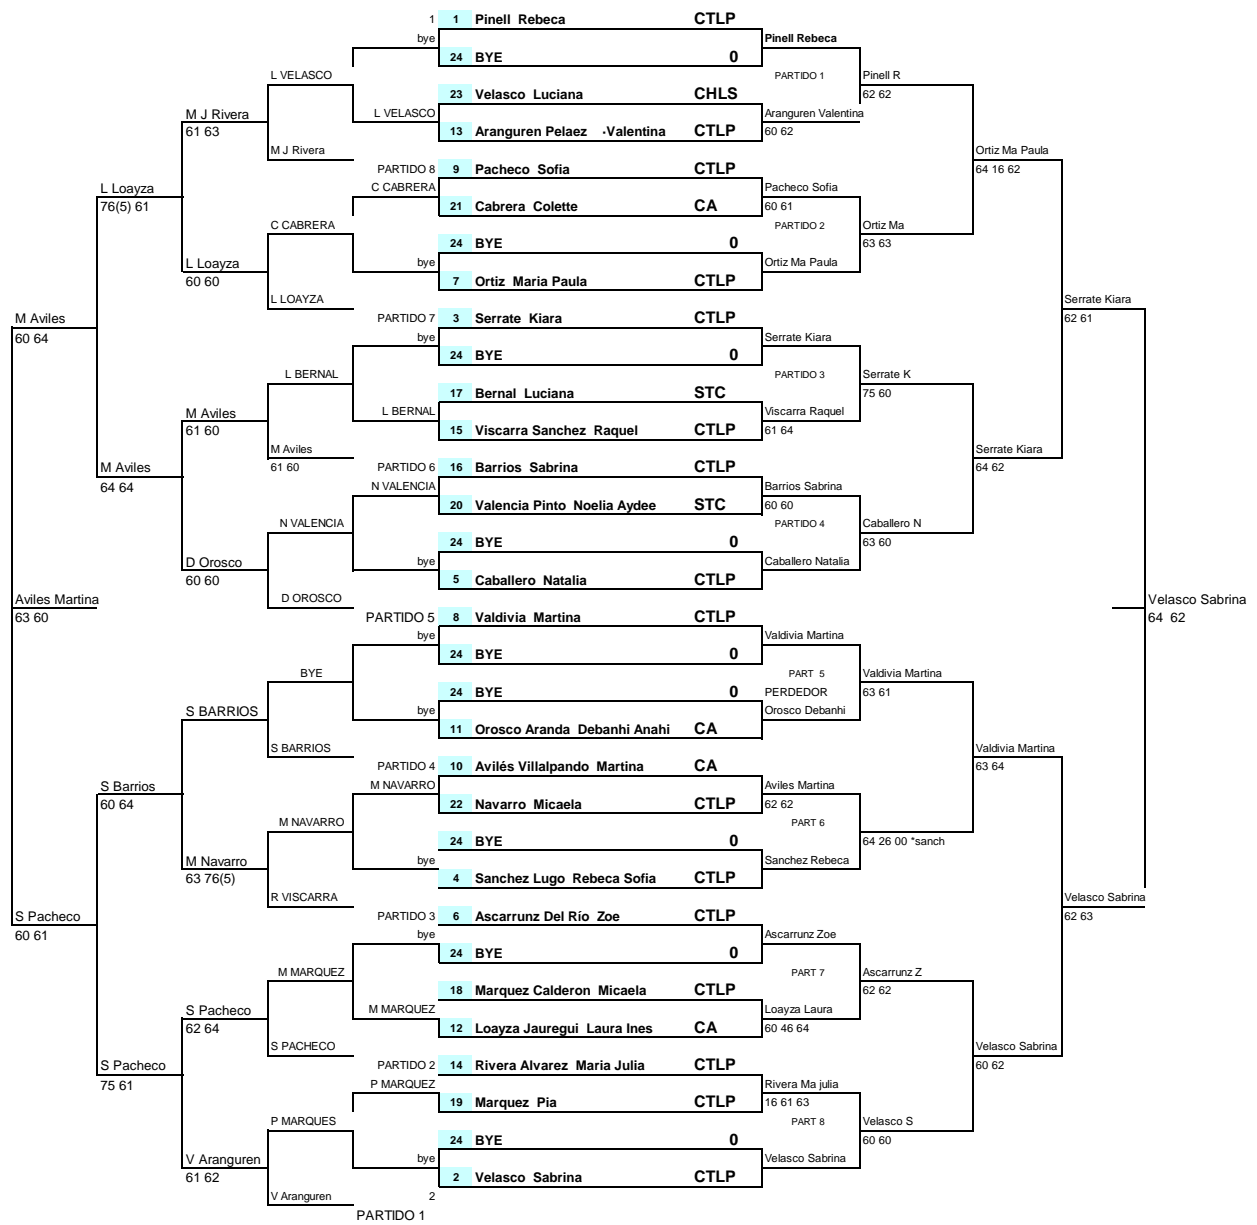

4to dptal g3

ASOCIACIÓN PACENA DE TENIS

MAIN DRAW (24&32)

Week of	City, Country	Grade	ITF Referee
9/12/2021	LA PAZ	G3 14 DAMAS	MARCOS OCHOA A
	CLUB TENIS LA PAZ	2nd Round	Semifinals

4to DPTAL G3 LA PAZ

ASOCIACION PACEÑA DE TENIS

GIRLS DOUBLES

MAIN DRAW (16)

Week of 9/12/2021	City, Country LA PAZ	Grade G3 14 DS VS	Tourn. ID MARCOS OCHOA A
----------------------	-------------------------	----------------------	-----------------------------

St.	Rank	Seed	Family Name	First name	Nationality	2nd Round	Semifinals	Final	Winners
1	2000	1	VELASCO	SABRINA	CTLP				
			SERRATE	KIARA	CTLP				
2			BYE						
			BYE						
3			BYE						
			BYE						
4		5	NAVARRO	MICAELA	CTLP				
			PACHECO	SOFIA	CTLP				
5	1568	3	PINELL	REBECA	CTLP				
			VALDIVIA	MARTINA	CTLP				
6			BYE						
			BYE						
7		9	BERNAL	LUCIANA	STC				
			NOELIA	VALENCIA	STC				
8	133	8	BARRIOS	SABRINA	CTLP				
			MARQUEZ	PIA	CTLP				
9	407	6	ARANGUREN	VALENTINA	CTLP				
			VISCARRA	RAQUEL	CTLP				
10			BYE						
			BYE						
11			BYE						
			BYE						
12	1344	4	CABALLERO	NATALIA	CTLP				
			SANCHEZ	REBECA	CTLP				
13		10	VELASCO	LUCIANA	CHLS				
			CABRERA	COLETTE	CA				
14	141	7	RIVERA	MA JULIA	CTLP				
			MARQUEZ	MICAELA	CTLP				
15			BYE						
			BYE						
16	1936	2	ORTIZ	MA PAULA	CTLP				
			ASCARRUNZ	ZOE	CTLP				